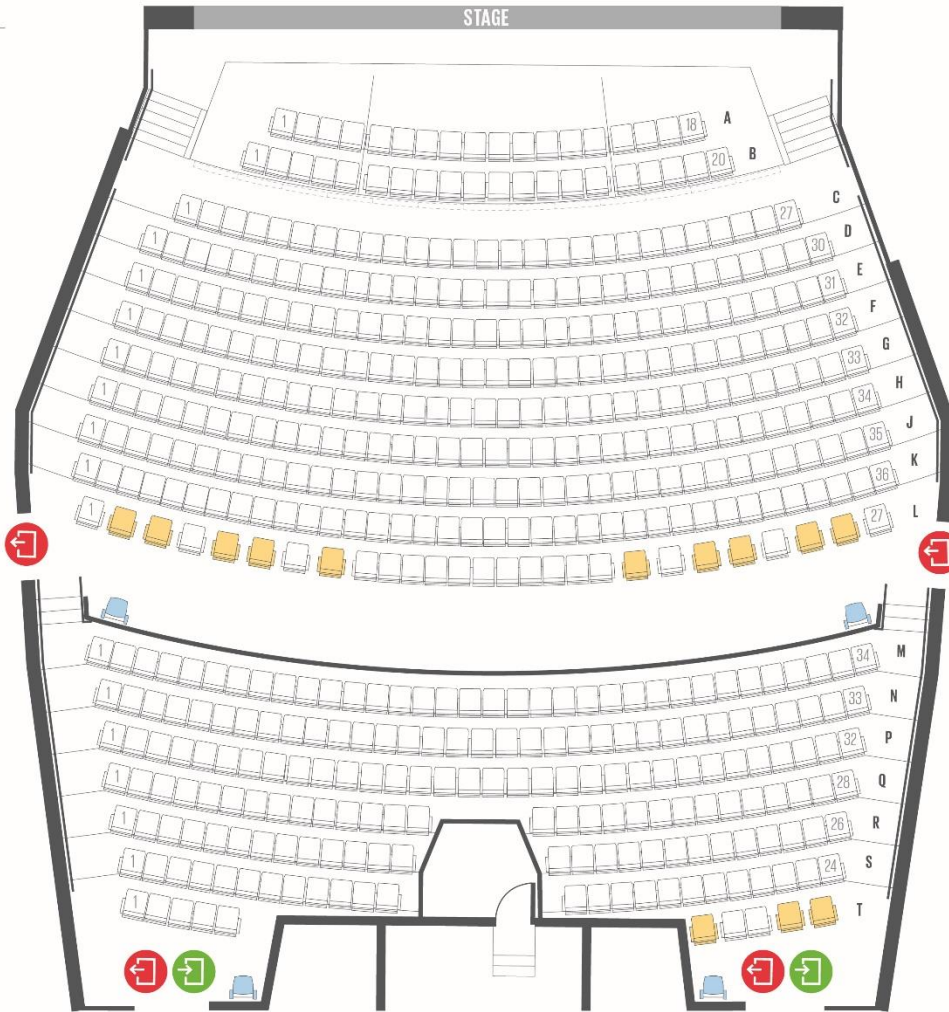

TRANSPORT & PARKING

- Legend**
- Bus stations
 - All day parking
 - Disabled parking

- Legend**
- Bus stations
 - Train station
Walking distance to GPAC
Approximately 10 Minutes
 - All day parking
 - Parking complex
 - 2hr parking
 - Long Vehicle Parking

AUDITORIUM SEATING PLAN

GIPPSLAND
PERFORMING
ARTS CENTRE

LEGEND

-  ENTRY
-  EXIT
-  REMOVABLE SEATING
-  USHER SEATING

GROUND FLOOR LAYOUT

BALCONY LAYOUT

LITTLE THEATRE SEATING PLAN

GIPPSLAND
PERFORMING
ARTS CENTRE

LEGEND

-  ENTRY
-  EXIT
-  WHEEL CHAIR ACCESSIBLE