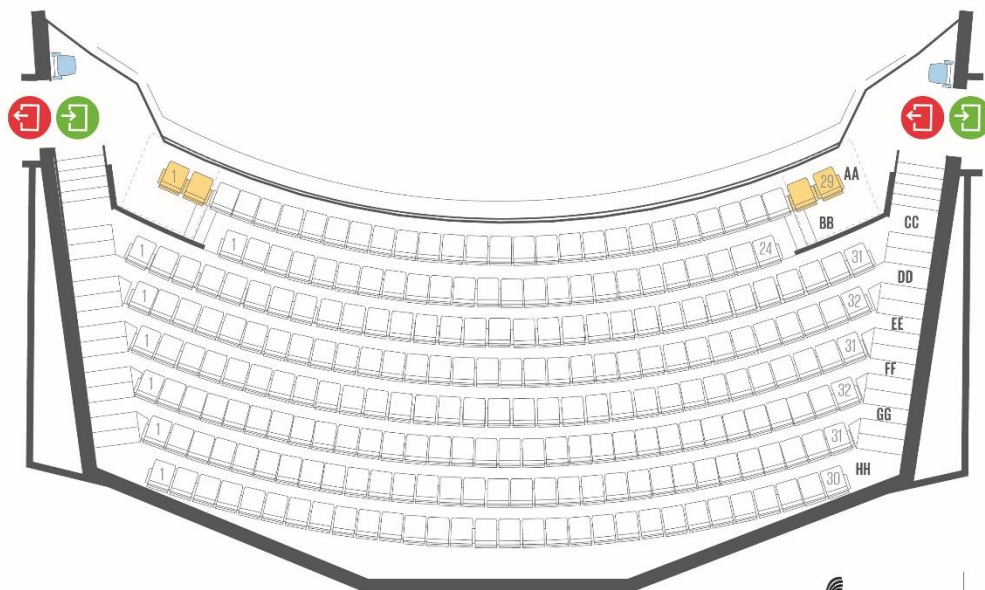

AUDITORIUM SEATING PLAN

GIPPSLAND
PERFORMING
ARTS CENTRE

LEGEND

-  ENTRY
-  EXIT
-  REMOVABLE SEATING
-  USHER SEATING

GROUND FLOOR LAYOUT

BALCONY LAYOUT

LITTLE THEATRE SEATING PLAN

GIPPSLAND
PERFORMING
ARTS CENTRE

LEGEND

-  ENTRY
-  EXIT
-  WHEEL CHAIR ACCESSIBLE