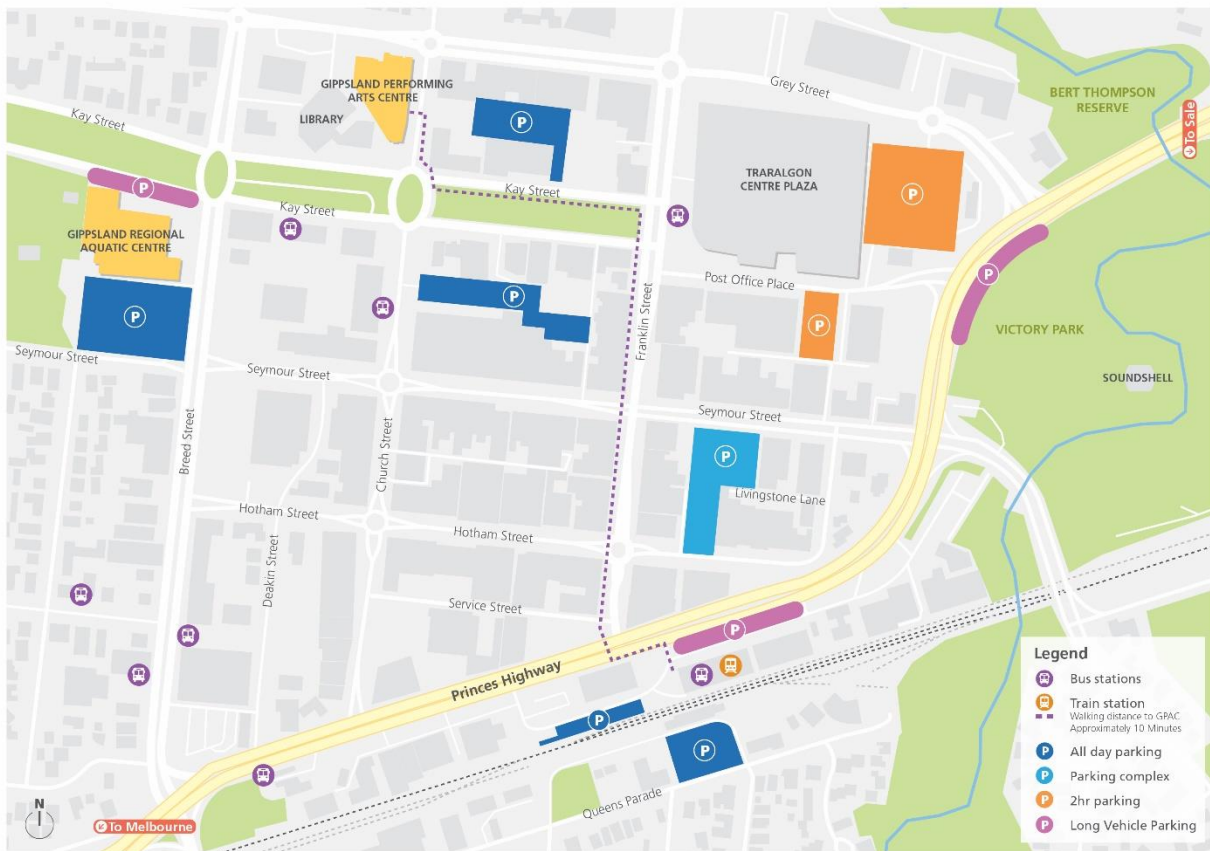

TRANSPORT & PARKING

- Legend**
- Bus stations
 - All day parking
 - Disabled parking

- Legend**
- Bus stations
 - Train station
Walking distance to GPAC
Approximately 10 Minutes
 - All day parking
 - Parking complex
 - 2hr parking
 - Long Vehicle Parking

AUDITORIUM SEATING PLAN

GIPPSLAND
PERFORMING
ARTS CENTRE

LEGEND

-  ENTRY
-  EXIT
-  REMOVABLE SEATING
-  USHER SEATING

GROUND FLOOR LAYOUT

BALCONY LAYOUT

LITTLE THEATRE SEATING PLAN

GIPPSLAND
PERFORMING
ARTS CENTRE

LEGEND

-  ENTRY
-  EXIT
-  WHEEL CHAIR ACCESSIBLE